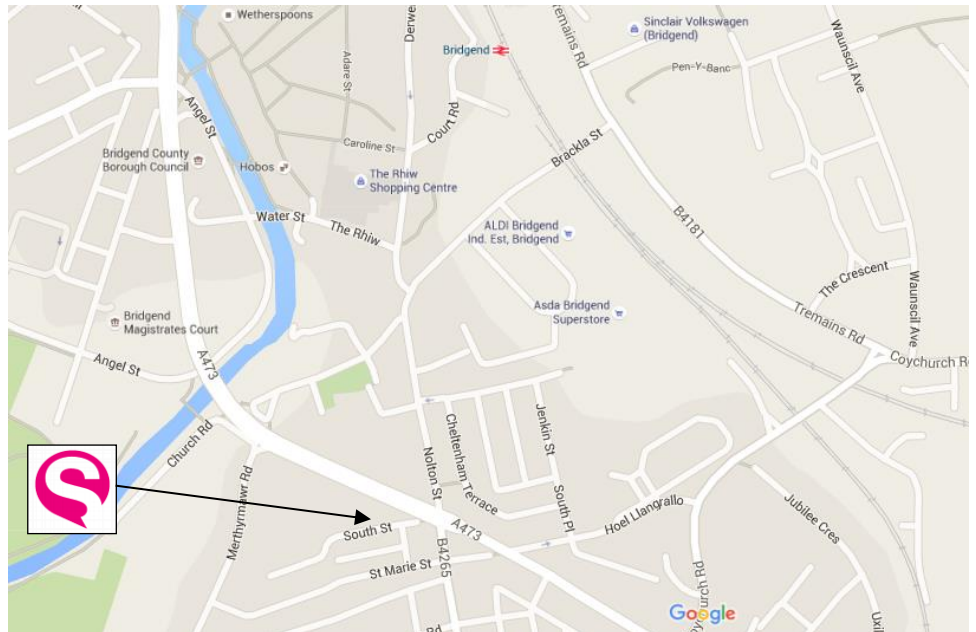

davidandsnape@qualitysolicitors.com

Directions to Bridgend office

By road: follow the A48 to the A473 (Cowbridge Road), turn onto Merthymawr Road, turn onto St Marie Street (one way street), and then turn left onto South Street. Our office and car park are at the top end of South Street.

By train: from Bridgend train station, go down Court Road and turn left onto Nolton Street. Follow that to the end and our office is directly opposite across the traffic lights and dual carriageway.

Porthcawl

Directions to Porthcawl office

By road: from Junction 37 of the M4, follow the A4229, then the A4106 into the town centre. At the roundabout take the 5th exit onto Lias Road. There is a car park at the rear of the office but you may find it easier to use the public car park by taking the 4th exit from the town centre roundabout. Our office is prominently located at No. 4 Lias Road.